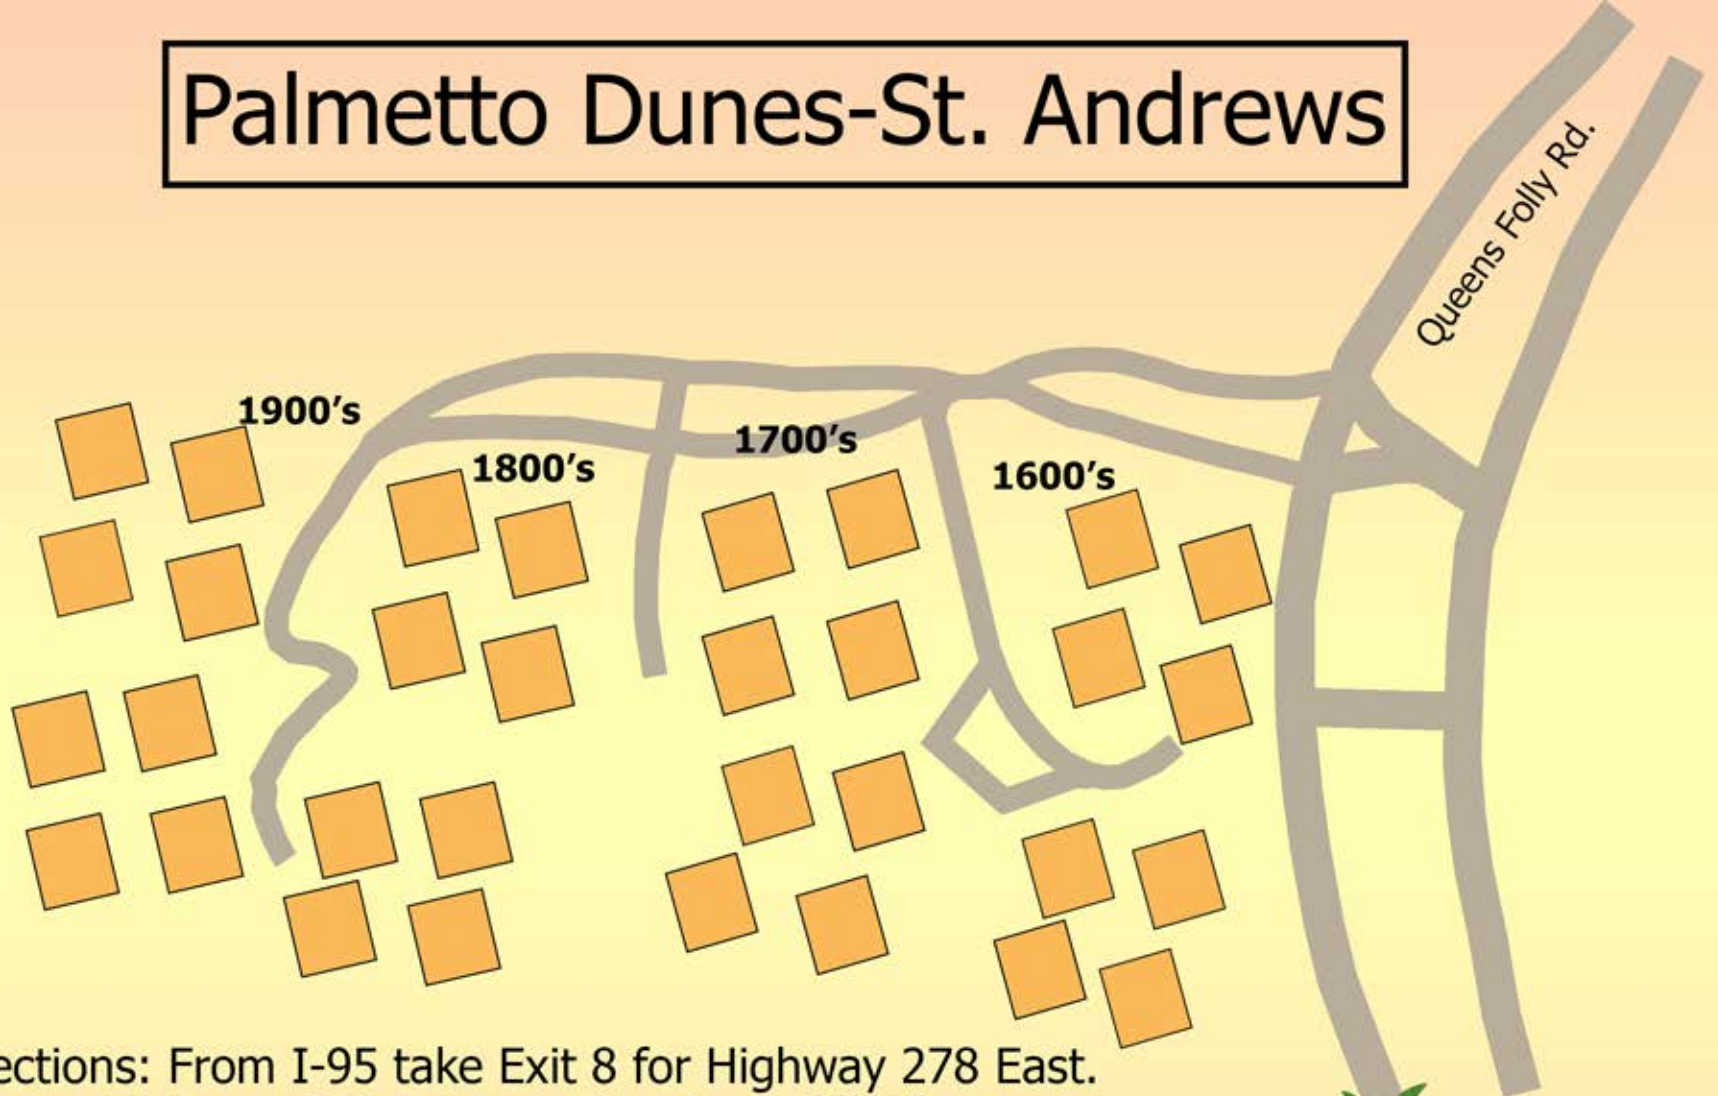

Palmetto Dunes-St. Andrews

Directions: From I-95 take Exit 8 for Highway 278 East.
Stay on Highway 278 Business for about 26 Miles
Turn Left onto Queens Folly Rd/ Palmetto Dunes
St. Andrews will be on your right.

Address for GPS: 20 Queen Folly Rd
Hilton Head Island, SC 29928

Sunset Rentals